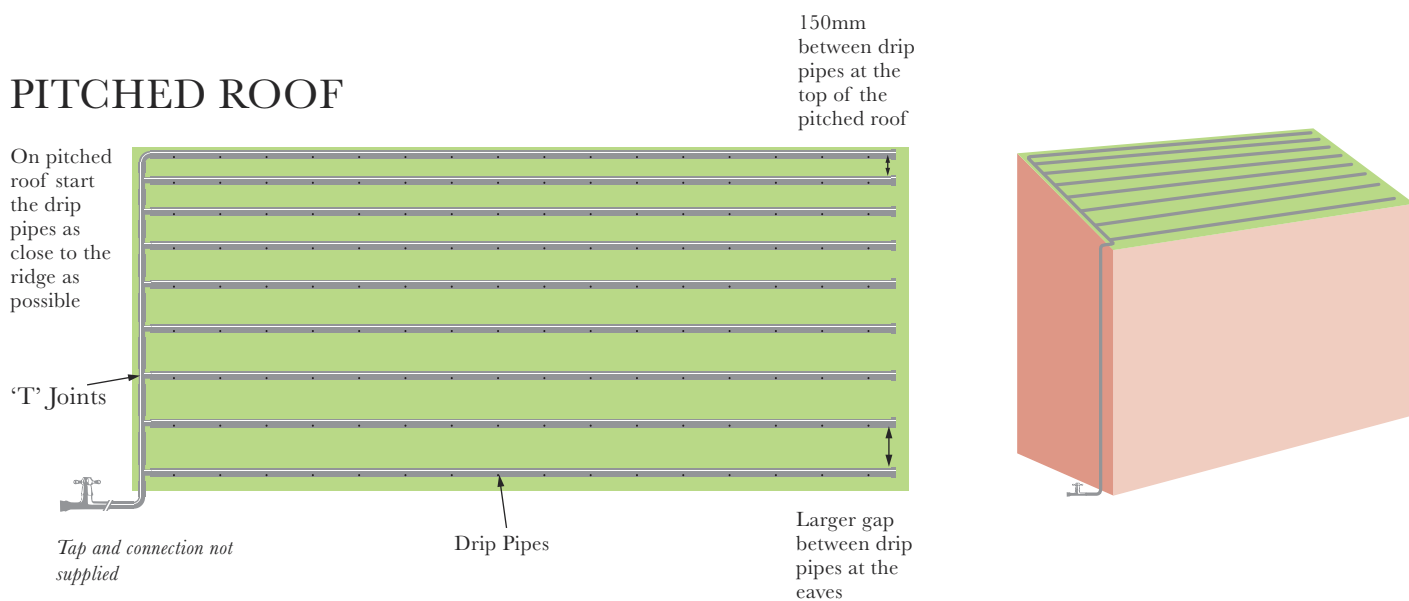

Wild Flower Turf Roof Irrigation System

FLAT ROOF

PITCHED ROOF

CONTACT:

T: 01256 771 222

E: wildflower@wildflowerturf.co.uk

W: www.wildflowerturf.co.uk

Ashe Warren Farm, Overton, Basingstoke, Hampshire RG25 3AW