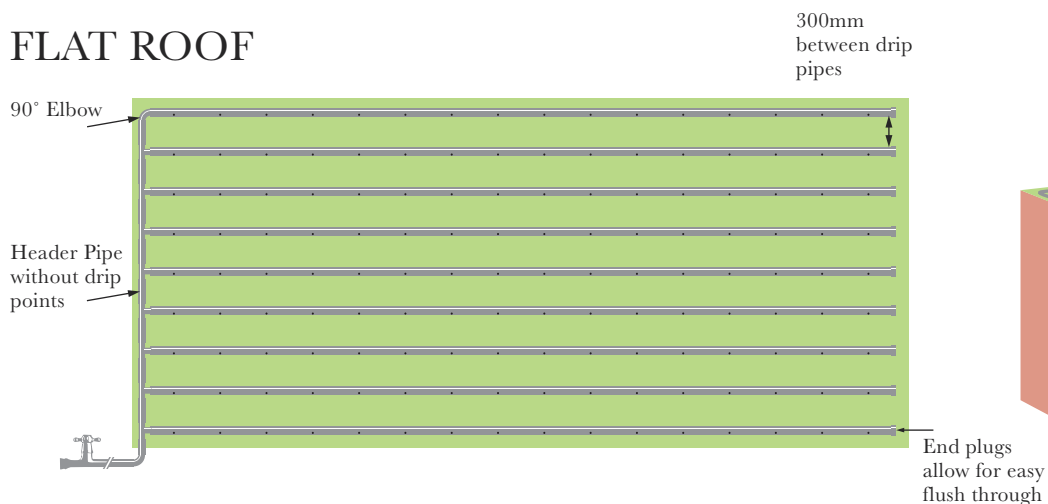

Wild Flower Turf Roof Irrigation System

FLAT ROOF

PITCHED ROOF

CONTACT:

T: 01256 771 222

E: wildflower@wildflowerturf.co.uk

W: www.wildflowerturf.co.uk

Ashe Warren Farm, Overton, Basingstoke, Hampshire RG25 3AW